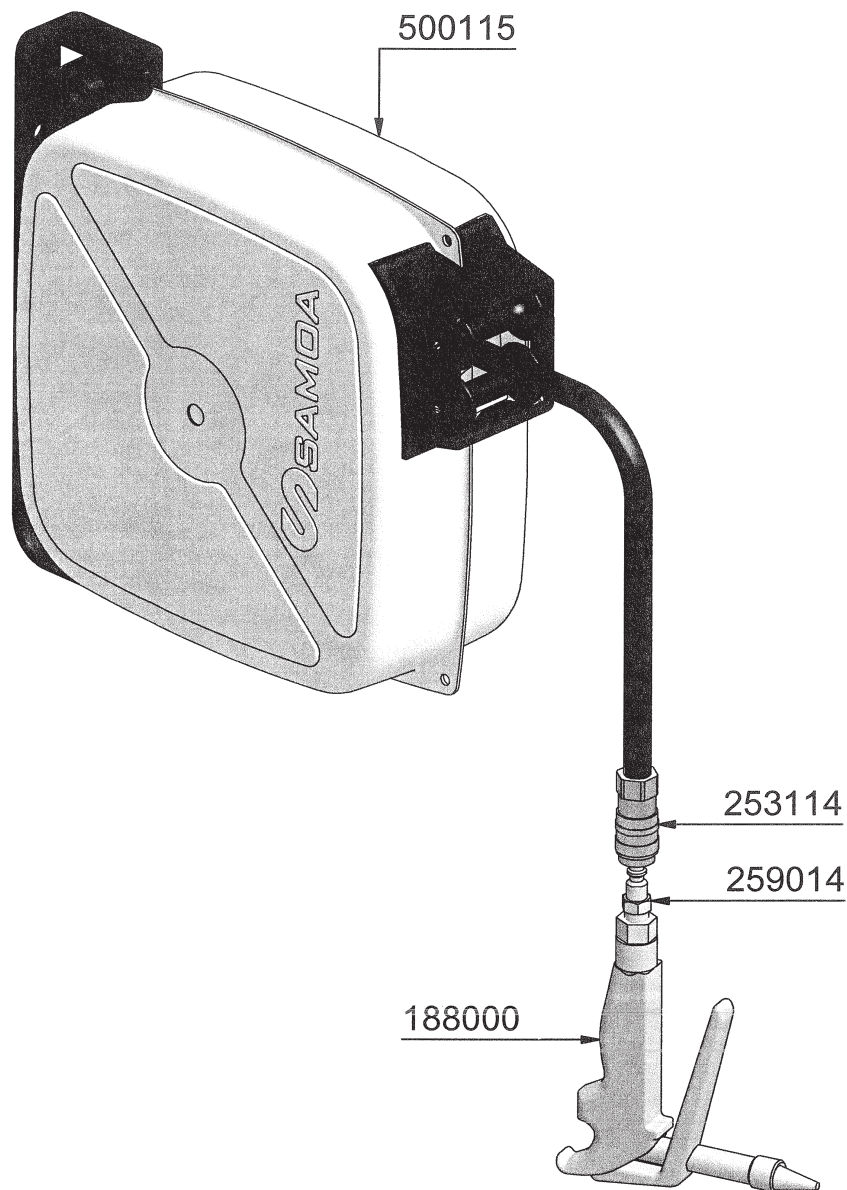

Part No.:

500915

PARTS & TECHNICAL SERVICE GUIDE

2024_06_12-09:33

ENCLOSED HOSE REEL KIT ELITE-EXA/15