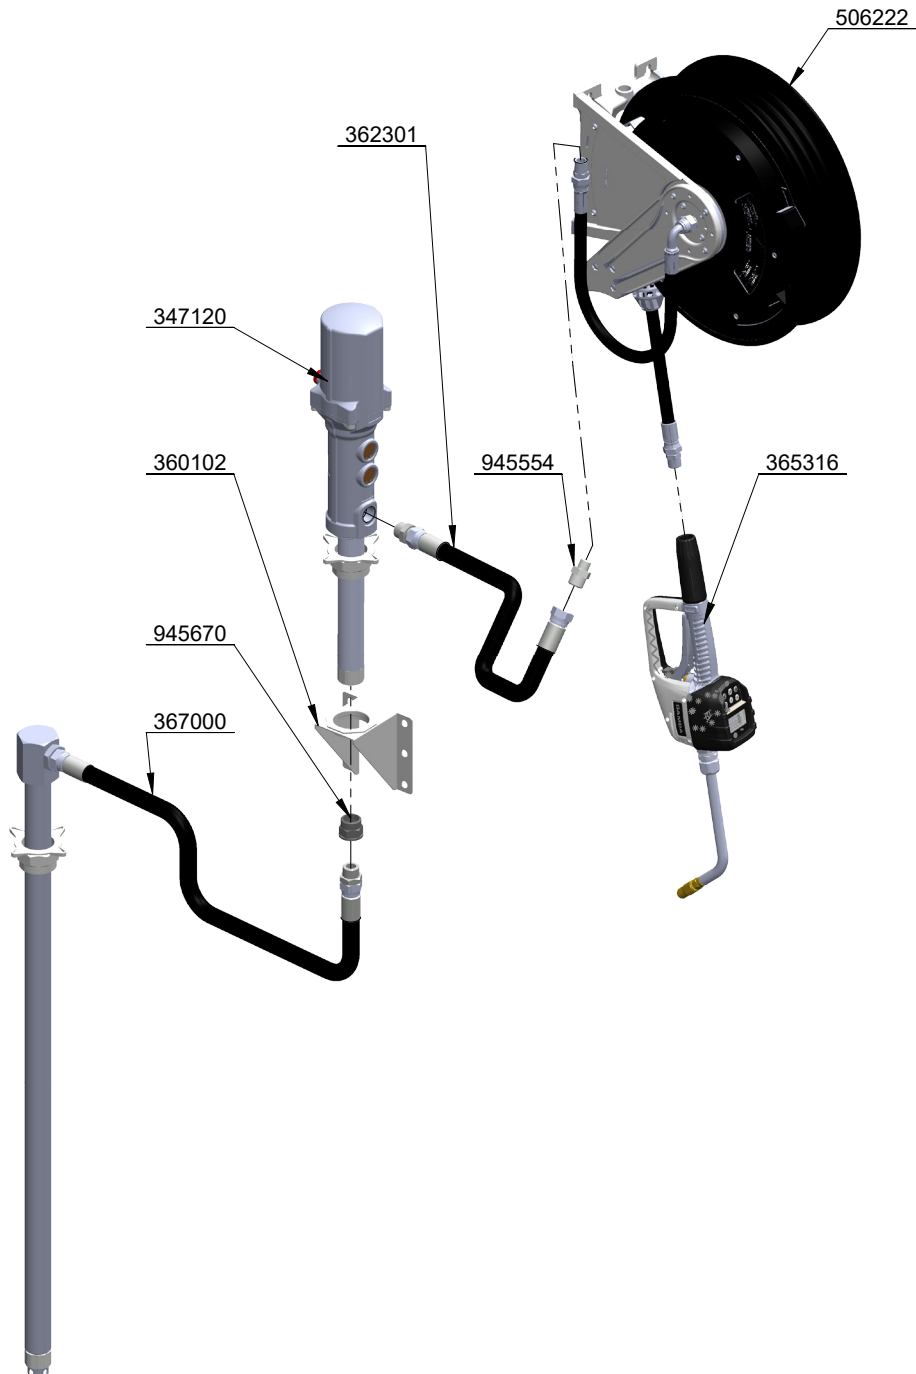

PARTS & TECHNICAL SERVICE GUIDE

WALL-MOUNTED KIT - PM4 5:1 PUMP - S5B/M